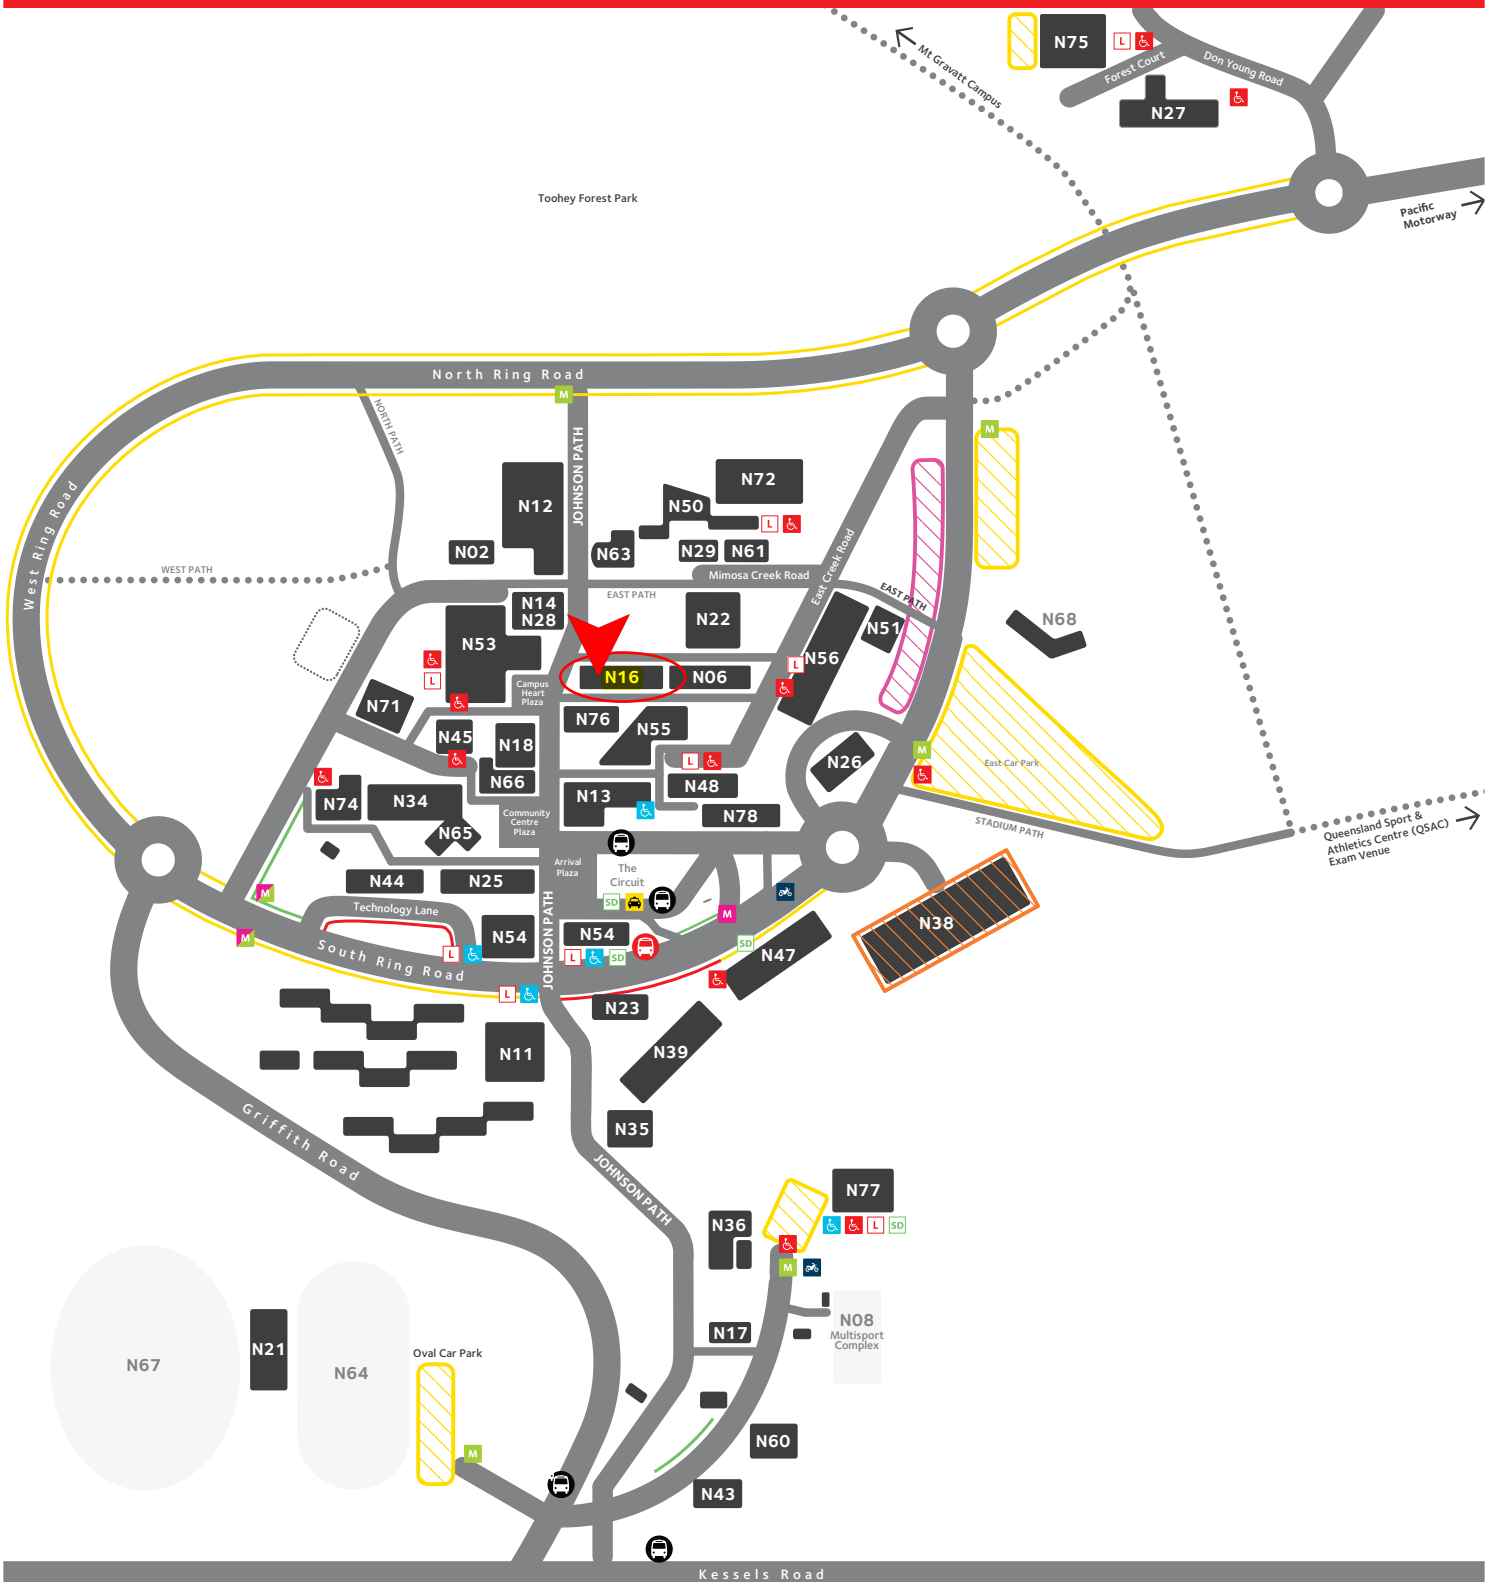

# NATHAN

## Parking Zone Locations

\*Casual Parking = PayStay App or Parking Machine

<b>LEGEND</b>	General Permits, Casual Daily*	Limited Access Permits	Taxi Rank	Red Disabled Parking
	Casual Short Stay* Max 2 hours	Parking Machine Max 2 hours	Loading Zone	Blue Disabled Parking
	University Vehicles Only	Parking Machine Day parking (over 2 hours)	Passenger Set Down	Bus Stop
	N38 Multistorey	Dual Use Parking Machine	Motorcycle Parking	Intercampus Bus Stop